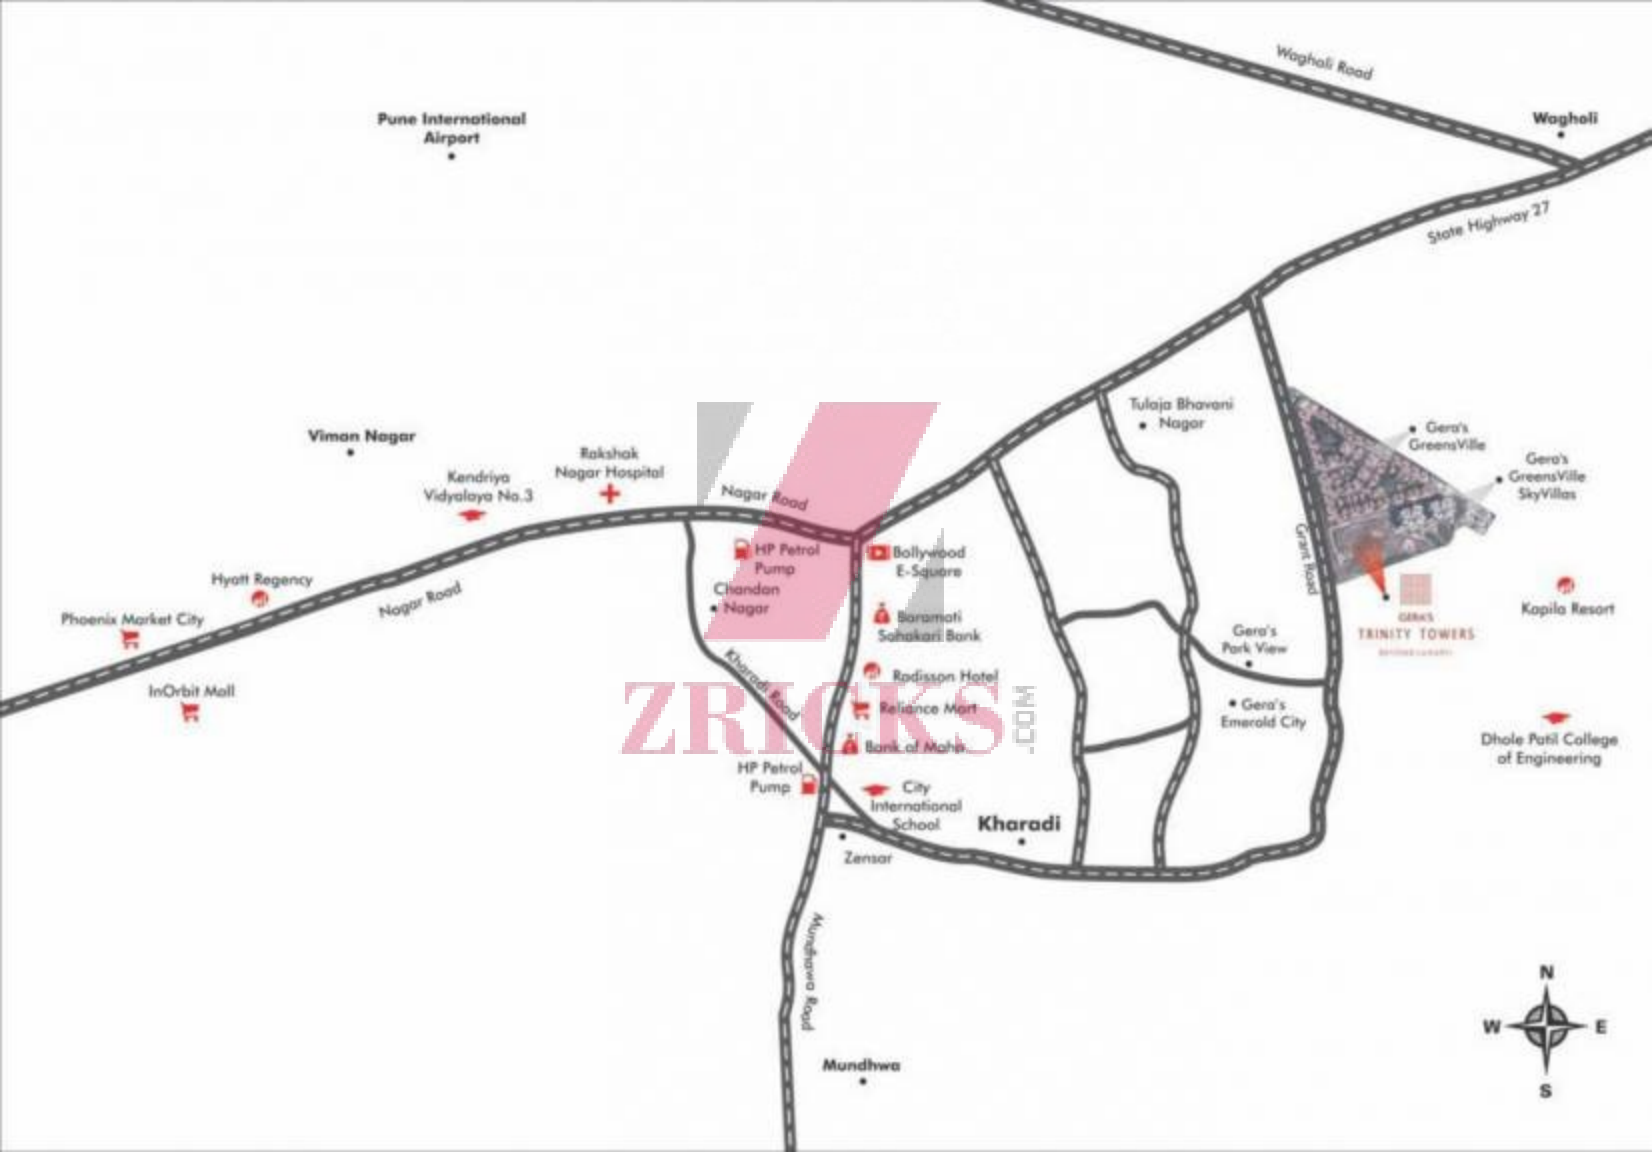

LOWER FLOOR PLAN

Pune International Airport

Waghali

State Highway 27

Viman Nagar

Kendriya Vidyalaya No.3

Rakshak Nagar Hospital

Nagar Road

HP Petrol Pump Chandon Nagar

Bollywood E-Square

Boramati Sahakari Bank

Radisson Hotel

Reliance Mart

Bank of Maharashtra

HP Petrol Pump

City International School

Zensar

Mundhwa Road

Mundhwa

Tulaja Bhavani Nagar

Gera's GreensVille

Gera's GreensVille SkyVillas

Kapila Resort

GERA'S TRINITY TOWERS

Gera's Park View

Gera's Emerald City

Dhole Patil College of Engineering

ZRIKHS